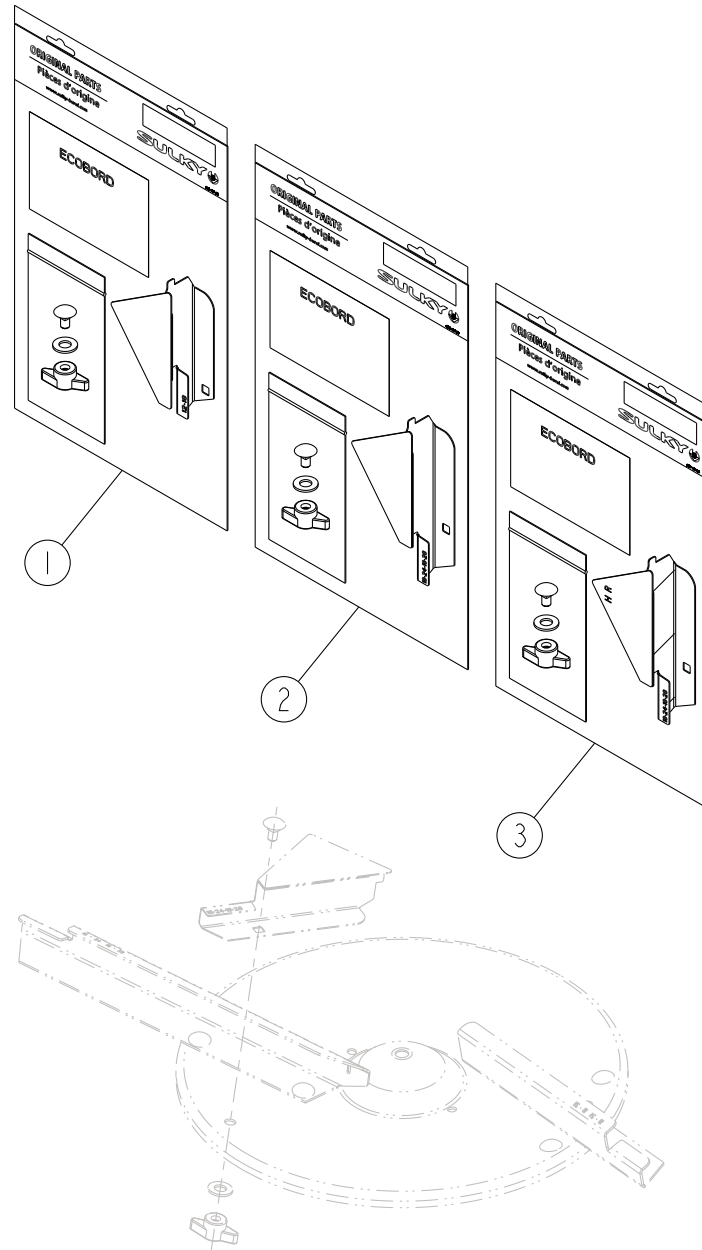

REP	CODE	DÉSIGNATION
1	911079	Kit pale ecobord 12-18 as
2	911080	Kit pale ecobord 18-24-28 as
3	911082	Kit pale ecobord 18-24-28 hr as