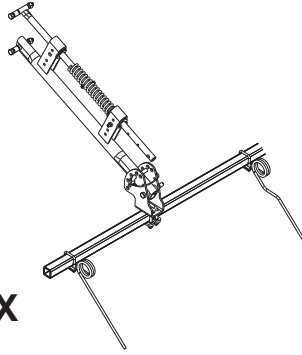

J

RECouvreMENT

REAR HARROW

STRIEGEL

J1-02

CE - CX

J2-01